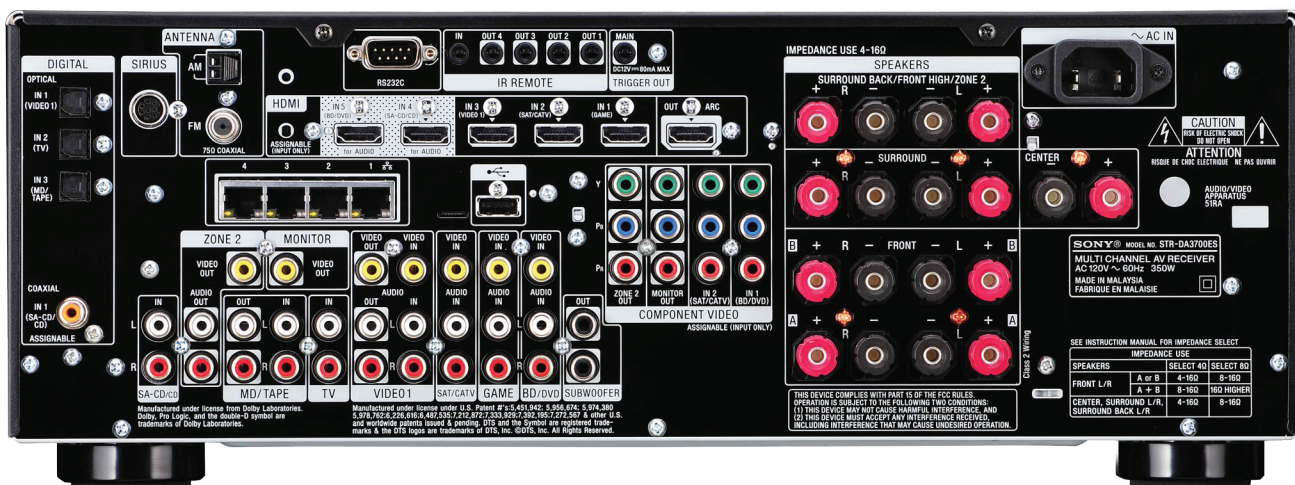

SPECS

Audio Specs

- 7.1 channel A/V receiver (100Wx7 @ 8 ohms, 20-20kHz, 0.09% THD)⁵
- Flexible speaker options including Bi-Amp, Front High speakers and variable zone 2
- 4 ohm/8 ohm switching
- iPhone®/iPod® via front USB
- Includes a variety of soundfields including HD-DCS (Digital Cinema Sound) and Berlin Philharmonic
- Digital Stream Digital (DSD Decoding via HDMI®)
- DTS HD/DolbyTruHD/Dolby Digital+/Dolby® Prologic IIz⁶
- DLL Audio Scaler analyzes and up-scales standard definition (compressed) audio signals (@44.1 kHz, 48kHz or 96 kHz) to 192 kHz

Video Features

- Supports Deep Color and x.v.Color⁷
- On-screen graphical user interface with overlay
- Faroudja® DCDI Cinema Technology
- 24p True Cinema™

Inputs and outputs

- HDMI™ 1.4a - ARC & 3D Support
- 7 inputs—5 HDMI and 2 component
- Integrated 4-port Ethernet switch

Dimensions

- 17"(W) x 6 3/8"(H) x 15 1/4"(D)
- Weight: 28.5 lbs

1. Application must be downloaded from the iTunes® application store. Requires that the Blu-ray Disc Player and the iPhone® or iPod touch® be connected to the same home network with the iPhone or iPod touch connected through an 802.11 access point (802.11n recommended).
2. HDMI cable required, sold separately.
3. DLNA requires a home network and content stored on a DLNA compliant PC or server. Requires Internet connectivity.
4. SIRIUS® subscription and antenna required and sold separately.
5. Measurements at 3 Ohms, 80Hz – 1 kHz with a THD of 1%.
6. Dolby® True-HD and dts®-HD Master Audio decoding require HDMI™ cable and capable source device (both sold separately).
7. Deep Color and x.v. Color™ technology are supported only when source product, HDMI™ cable, media and HDTV all support those features.